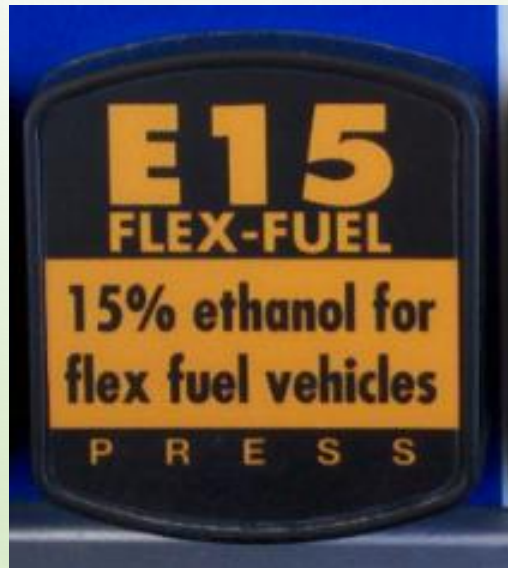

www.iowaRFA.org

www.iowaRFA.org

ATTENTION

E15

Up to 15% ethanol

Use only in

- 2001 and newer passenger vehicles
- Flex-fuel vehicles

Don't use in other vehicles, boats or gasoline-powered equipment. It may cause damage and is **prohibited** by Federal law.